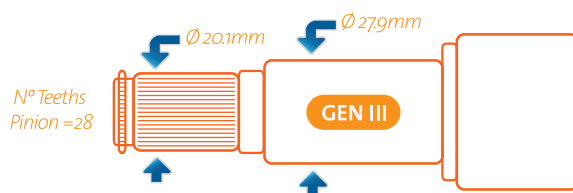

INFORMATIVE 05 TIPS ZEN S.A.

APPLICATIONS FOR STARTER MOTOR HOUSING 39MT

ZEN has two starter drives applied in the **STARTER MOTOR HOUSING 39MT SERIES**

1810 STARTER DRIVE

1.01.1810.0

Remy Original Number 10526468

GEN III / IV

Pinion's surface is **lowered** down to the pinion's ring.

The pinions 13117, 13118, and 13119 can be applied on Drive 1810.

1811 STARTER DRIVE

1.01.1811.0

Remy Original Number 110511410

GEN II

Pinion's surface is **flat and leveled** with the pinion's ring.

The pinions 13130, 13131, and 13132 can be applied on Drive 1811.

Both **ZEN 1810** drive and **ZEN 1811** drive can be applied in the same starter, therefore check the **Product's Dimensions** or **Original Number** before applying.