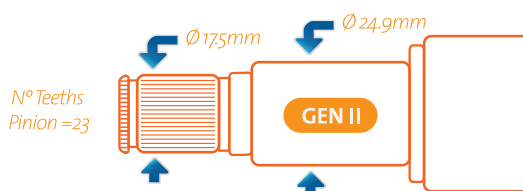

GEN III / IV

Pinion's surface is **lowered** down to the pinion's ring.

The pinions 13117, 13118, and 13119 can be applied on Drive 1810.

1811 STARTER DRIVE

1.01.1811.0

Remy Original Number 110511410

GEN II

Pinion's surface is **flat and leveled** with the pinion's ring.

The pinions 13130, 13131, and 13132 can be applied on Drive 1811.

Both **ZEN 1810** drive and **ZEN 1811** drive can be applied in the same starter, therefore check the **Product's Dimensions** or **Original Number** before applying.